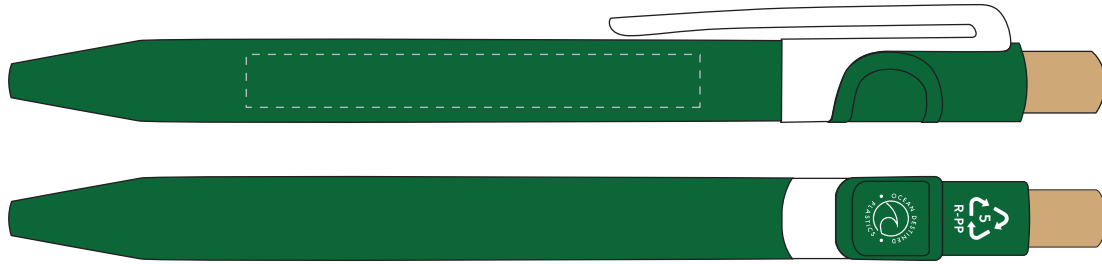

Your Ref:	Quantity:	Product Code: TPC000119
Our Ref:	Version: 1	Product Colour: GREEN

PRINTING CONCERNS:

PRODUCT INFO:

We stock this item in the following colours

PANTONE REFERENCE(S)

- Colour 1
- Colour 1
- Colour 1
- Colour 1

ARTWORK SCALE 100%

ARTWORK SCALE 100%
Max print area: 60mm x 7mm

Product Image for visualisation
- colours may vary

The dashed line is to demonstrate print area and will not appear on your printed item

PLEASE NOTE: